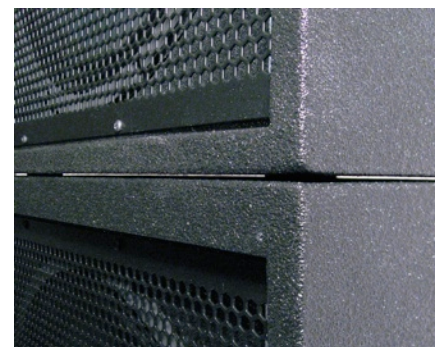

Model: ph-1188subpa

Code Name: Vesuvius

Drivers: One 18" subwoofer

Frequency Response: 23Hz - 900Hz

Evolutionary / Revealing / Paramount

Paramount. -adjective: Supreme in rank, power, and authority. The **Vesuvius** subwoofer by Pressurehead redefines the quality, impact, and sonic reproduction of the lowest registers of human hearing. Too often manufacturers overlook this critical range of music, but not Pressurehead. We strive to give you the truest representation of sound over the entire range of human hearing. You will hear bass like you've never heard before. Your music will come alive with depth, power, impact, and presence like you've never experienced.

The power of Mount Vesuvius in a single 22" cube. Using exclusive and evolutionary design principles ensures that the Pressurehead **Vesuvius** subwoofer reproduces low frequencies with a level of power, authority, and transparency that have to be experienced to be understood.

These speakers are perfect for your recording studio, live sound venue, the ultimate theatre experience, or your nightclub.

Defining Characteristics

- Studio quality
- Perfect transient response
- Rich deep bass
- Powerful impact
- Flat frequency response
- Uncolored sonic reproduction
- Customizable to match your application
- Interlocking stackable design
- 1200 Watts max power handling